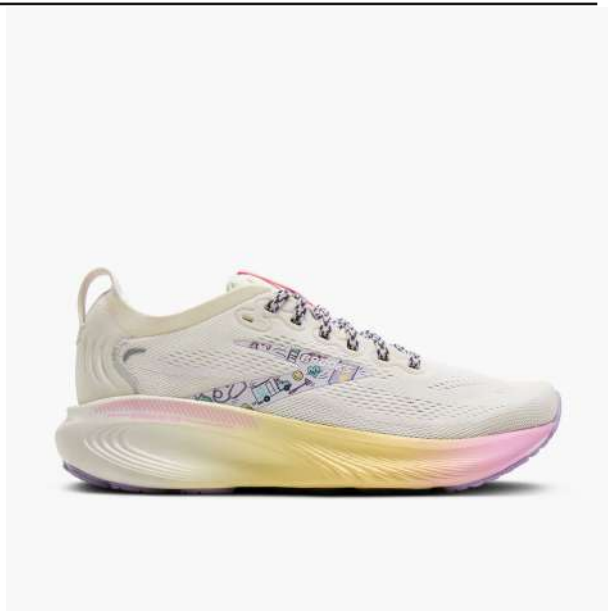

Brooks Women's Adrenaline GTS 25

Whisper/Orchid/Lavender

SKU 120443178

Sizes 5-13

Widths B

Price: $155.00