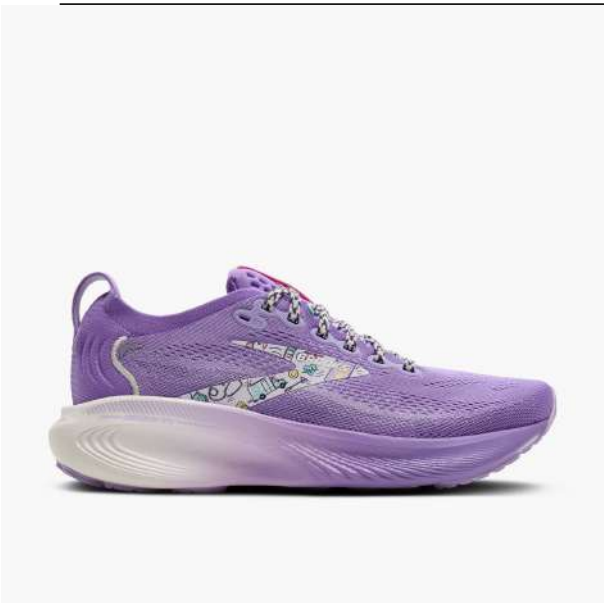

[Back to Table of Contents](#)

Brooks Women's Glycerin 23

Pink/Habor Mist/Yucca

SKU 120465639

Sizes 6-12

Widths B

Price \$175.00

Brooks Women's Adrenaline GTS 25

Whisper/Orchid/Lavender

SKU 120443178

Sizes 5-13

Widths B

Price: \$155.00

Brooks Women's Adrenaline GTS 25

Purple/Lavender/Coconut

SKU 120443510

Sizes 6.5-11

Widths B

Price \$155.00

[Back to Table of Contents](#)

Brooks Women's Ariel GTS 26

Oyster Mushroom/Alloy/Pink

SKU 120444094

Sizes 6.5-13