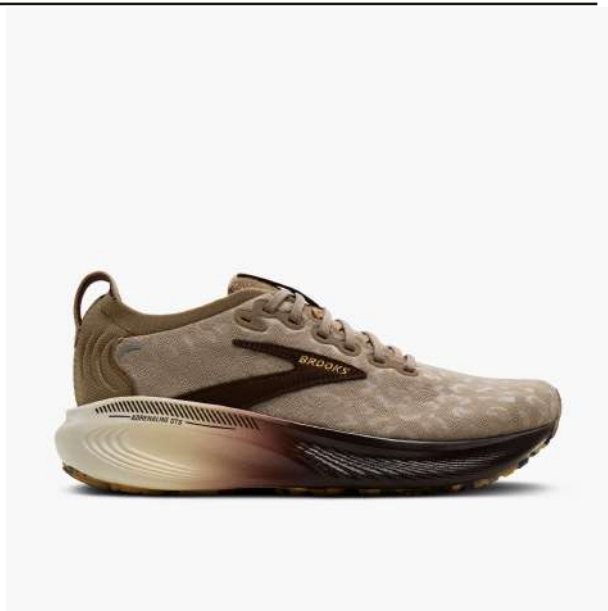

SKU 120443215

Sizes 8-13

Widths B

Price: \$155.00

Brooks Women's Adrenaline GTS 25

Griege/Chocolate/Latte

SKU 120443237

Sizes 6-13

Widths B

Price: \$155.00

Brooks Women's Glycerin 23

Tofu/Creme/Chocolate

SKU 120465226

Sizes 7.5-12

Widths B

Price \$175.00