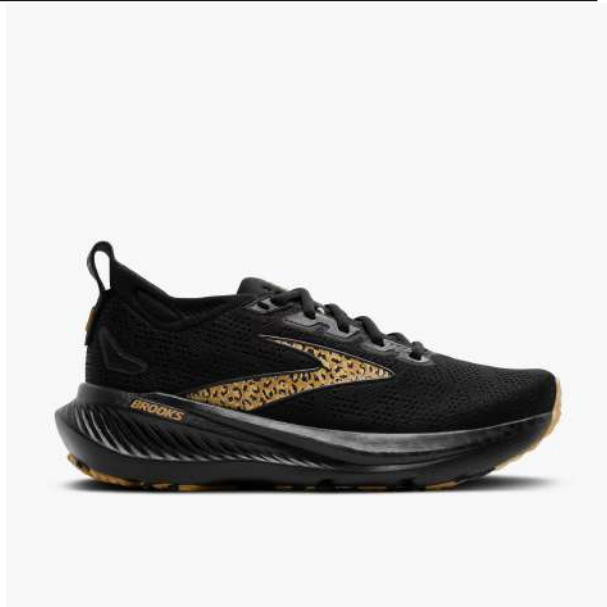

Sizes 6.5-11

Widths B

Price \$155.00

[Back to Table of Contents](#)

Brooks Women's Ariel GTS 26

Oyster Mushroom/Alloy/Pink

SKU 120444094

Sizes 6.5-13

Widths B / D / 2E

Price \$170.00

Brooks Women's Glycerin 23

Black/Asphalt/Iced Coffee

SKU 120465046

Sizes 5-9.5

Widths B

Price: \$175.00