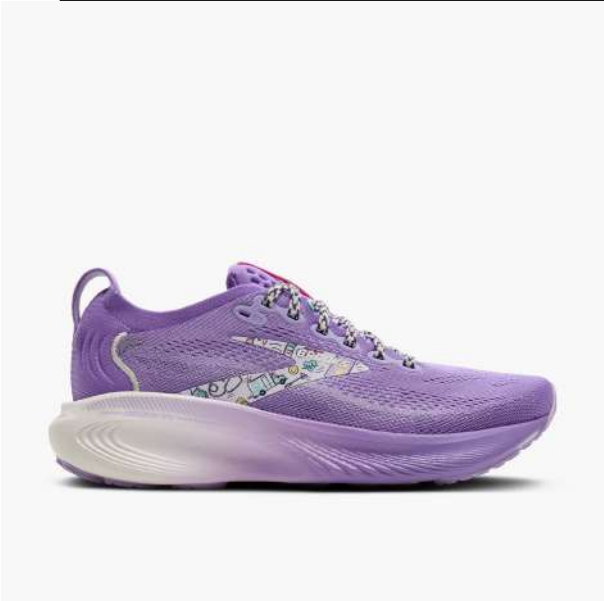

Widths B / D / 2E

Price \$170.00

Brooks Women's Glycerin 23

Black/Asphalt/Iced Coffee

SKU 120465046

Sizes 5-9.5

Widths B

Price: \$175.00

Brooks Women's Revel Max

Whisper/Orchid/Lavender

SKU 120470178

Sizes 5-12

Widths B

Price \$120.00

[Back to Table of Contents](#)

dansko