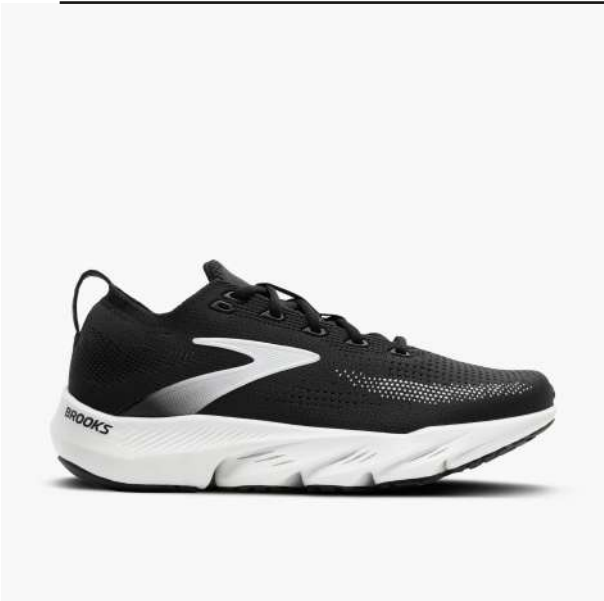

Sizes 6.5-9

Widths B

Price \$165.00

Brooks Women's Glycerin Flex

Black/White

SKU 120467087

Sizes 7-12

Widths B

Price \$170.00

[Back to Table of Contents](#)

Brooks Women's Glycerin Flex

White/Cyber Pink/Argyle

SKU 120467136

Sizes 5.5-12

Widths B

Price: \$170.00