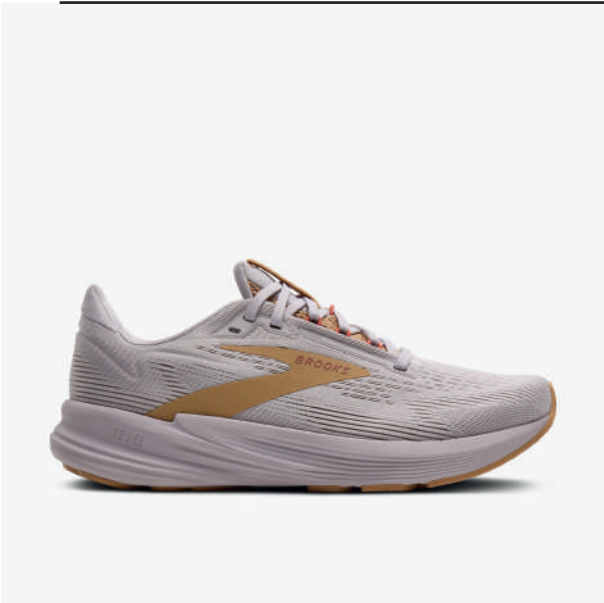

Price \$170.00

Brooks Women's Revel 8

Lilac/Apricot/Taffy

SKU 120456561

Sizes 6-11

Widths B

Price \$99.99

[Back to Table of Contents](#)