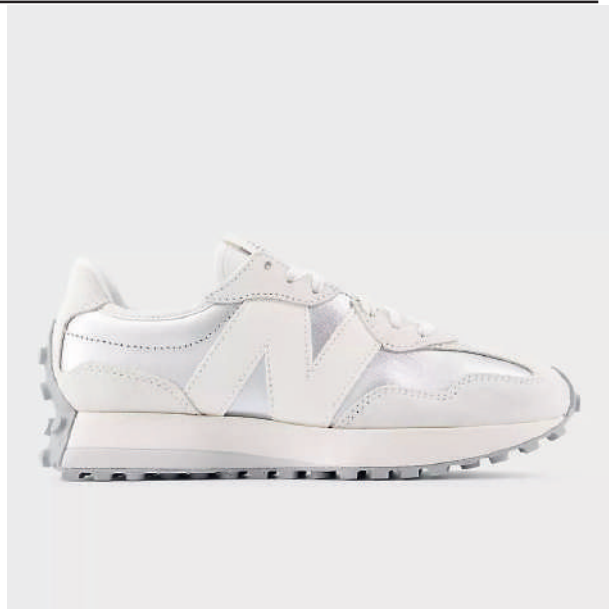

New Balance Women's 327

Sea Salt with White and Black

SKU WS327FE

Sizes 5-11.5

Widths B

Price: $105.00

New Balance Women's 327

Silver/Sea Salt

SKU WS327GLA

Sizes 8-10

Widths B

Price: $105.00

New Balance Women's 327

Linen with Sea Salt

SKU WS327NKD

Sizes 5-11

Widths B

Price: $105.00

[Back to Table of Contents](#)