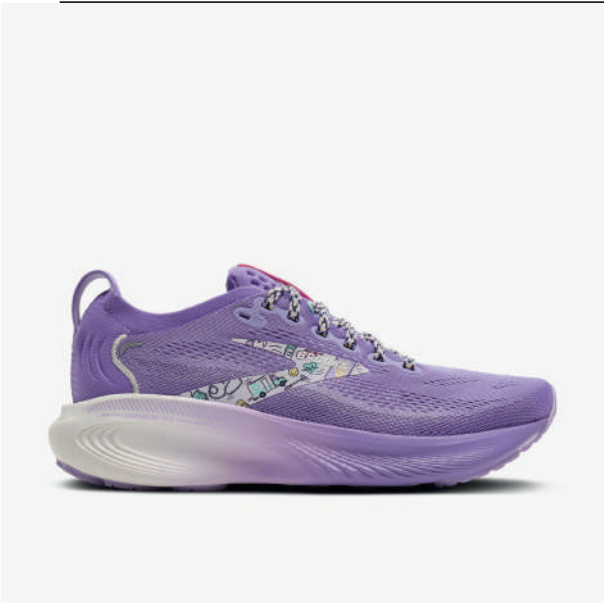

Brooks Women's Adrenaline GTS 25

Purple/Lavender/Coconut

SKU 120443510

Sizes 6.5-11

Widths B

Price \$155.00

[Back to Table of Contents](#)

Brooks Women's Ariel GTS 26