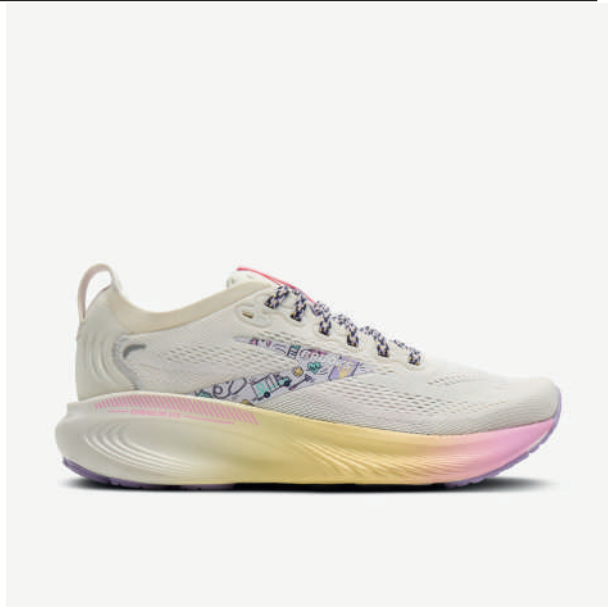

Sizes 7.5-12

Widths B

Price \$175.00

[Back to Table of Contents](#)

Brooks Women's Glycerin 23

Pink/Habor Mist/Yucca

SKU 120465639

Sizes 6-12

Widths B

Price \$175.00

Brooks Women's Adrenaline GTS 25

Whisper/Orchid/Lavender

SKU 120443178

Sizes 5-13

Widths B

Price: \$155.00