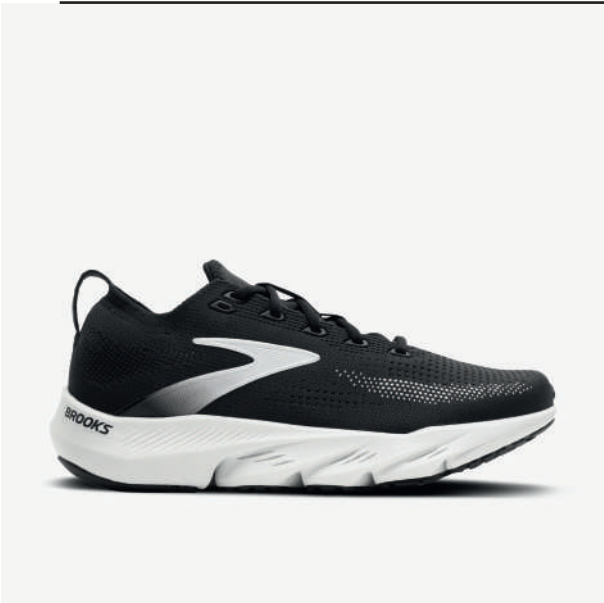

Brooks Women's Glycerin 22

Sherbert/Apricot/Pink

SKU: 120434897

Sizes 6.5-9

Widths B

Price \$165.00

Brooks Women's Glycerin Flex

Black/White

SKU 120467087

Sizes 7-12

Widths B

Price \$170.00

[Back to Table of Contents](#)

Brooks Women's Glycerin Flex

White/Cyber Pink/Argyle

SKU 120467136