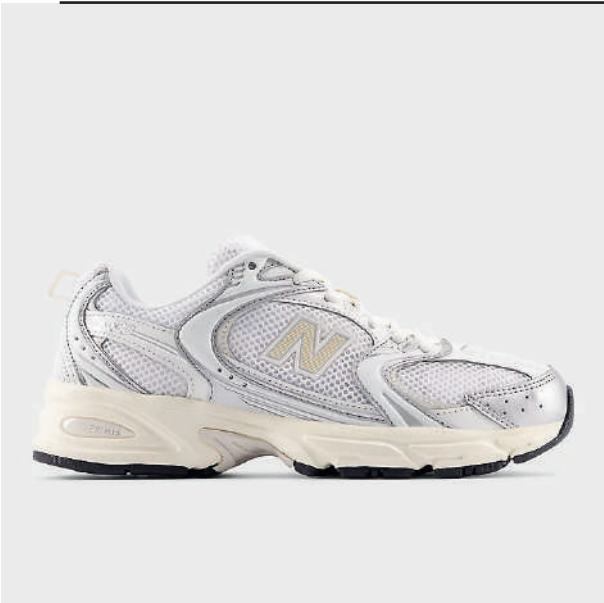

Sizes Men's 4-9.5 & Women's 5.5-11

Widths M

Price: \$99.99

New Balance Unisex 530

Silver Metallic with Linen

SKU U530ESB

Sizes Men's 4-9.5 & Women's 5.5-11

Widths M

Price: \$99.99

[Back to Table of Contents](#)

New Balance Unisex 990v6

Ash/Spruce/Grey

SKU U990GT6

Sizes Men's 9.5-11.5 & Women's 11-13

Widths M

Price: \$200.00