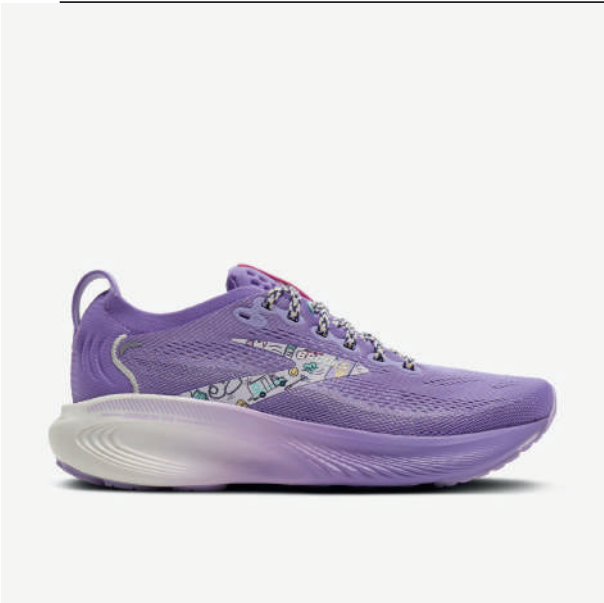

Brooks Women's Revel Max

Whisper/Orchid/Lavender

SKU 120470178

Sizes 5-12

Widths B

Price $120.00

[Back to Table of Contents](#)