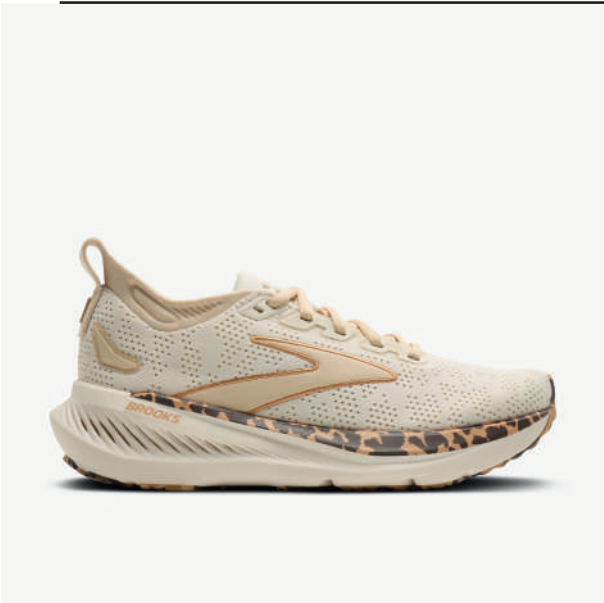

Brooks Women's Adrenaline GTS 25

Griege/Chocolate/Latte

SKU 120443237

Sizes 6-13

Widths B

Price: $155.00

Brooks Women's Glycerin 23

Tofu/Creme/Chocolate

SKU 120465226

Sizes 7.5-12

Widths B

Price $175.00

[Back to Table of Contents](#)