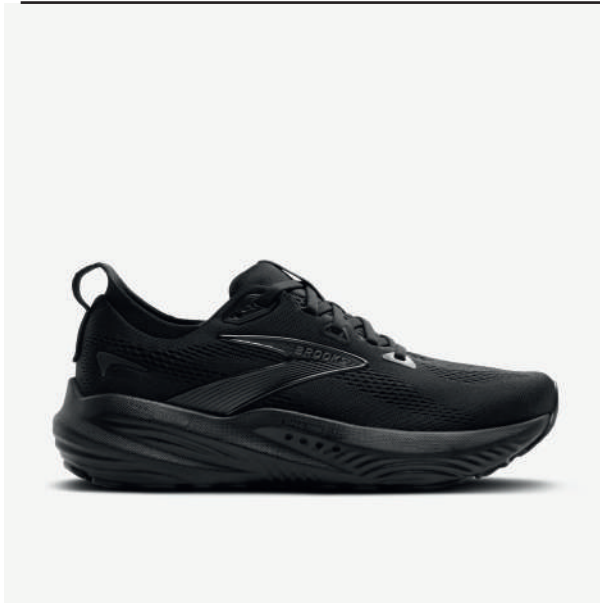

[Back to Table of Contents](#)

Brooks Men's Ghost 17

Night/Blue/Papaya

SKU 110442434

Sizes 8-12

Widths D

Price: \$150.00

Brooks Men's Ghost 17

Beacon Blue/Moonlight/Starfish

SKU: 110442443

Sizes 8-14

Widths D

Price \$150.00

Brooks Men's Glycerin 22

Black/Black/Ebony

SKU 110445020